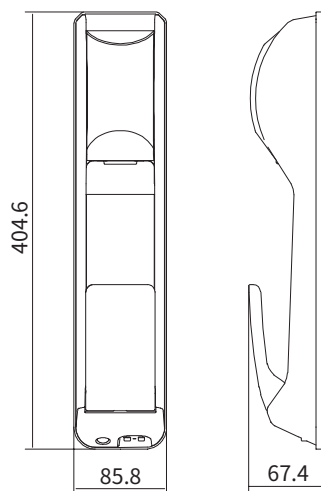

Digital Door Lock E8100-PK

K E E S

Feature

- Iris Recognition
- Push Pull Handle
- Pin Access
- RFID
- Voice Guide
- Auto-locking
- Mechanical key

Dimensions

Unit : mm

Specifications

Handle Type	Push Pull	
Unlocking Methods	Iris Recognition	Max. 20USERS
	Finger Print Recognition	-
	RFID Card	2ea (Available Mifare type Max. 20ea)
	Password	4 ~ 12 digit number
Mechanical Key	2 ea	
Door Thickness	60 ~ 80 mm(option: 40 ~ 60 mm 80 ~ 100 mm)	
Back Set / Space	70.5mm/44mm	
Power	DC 6V (1.5V AA Alkaline batteries x 8ea)	
Battery Life (Approximated Average - 10 times per day)	10 months (manual w/up & w/o network.) ~ 8 months (auto w/up & w network.)	
Emergency Battery	DC9V	
Material	Al die casting & ABS mold	
Weight(kg)	3.5	
Dimension (WxHxD)	Outer:W x H x D(mm)	85.8 x 404.6 x 67.4
	Inner: W x H x D(mm)	90.3 x 367 x 73.6
	Strike Box W x D x Strike H(mm)	21 x 106 x 19.5
	Mortise W x H x Mortise D(mm)	25 x 110 x 106
Optional	-	